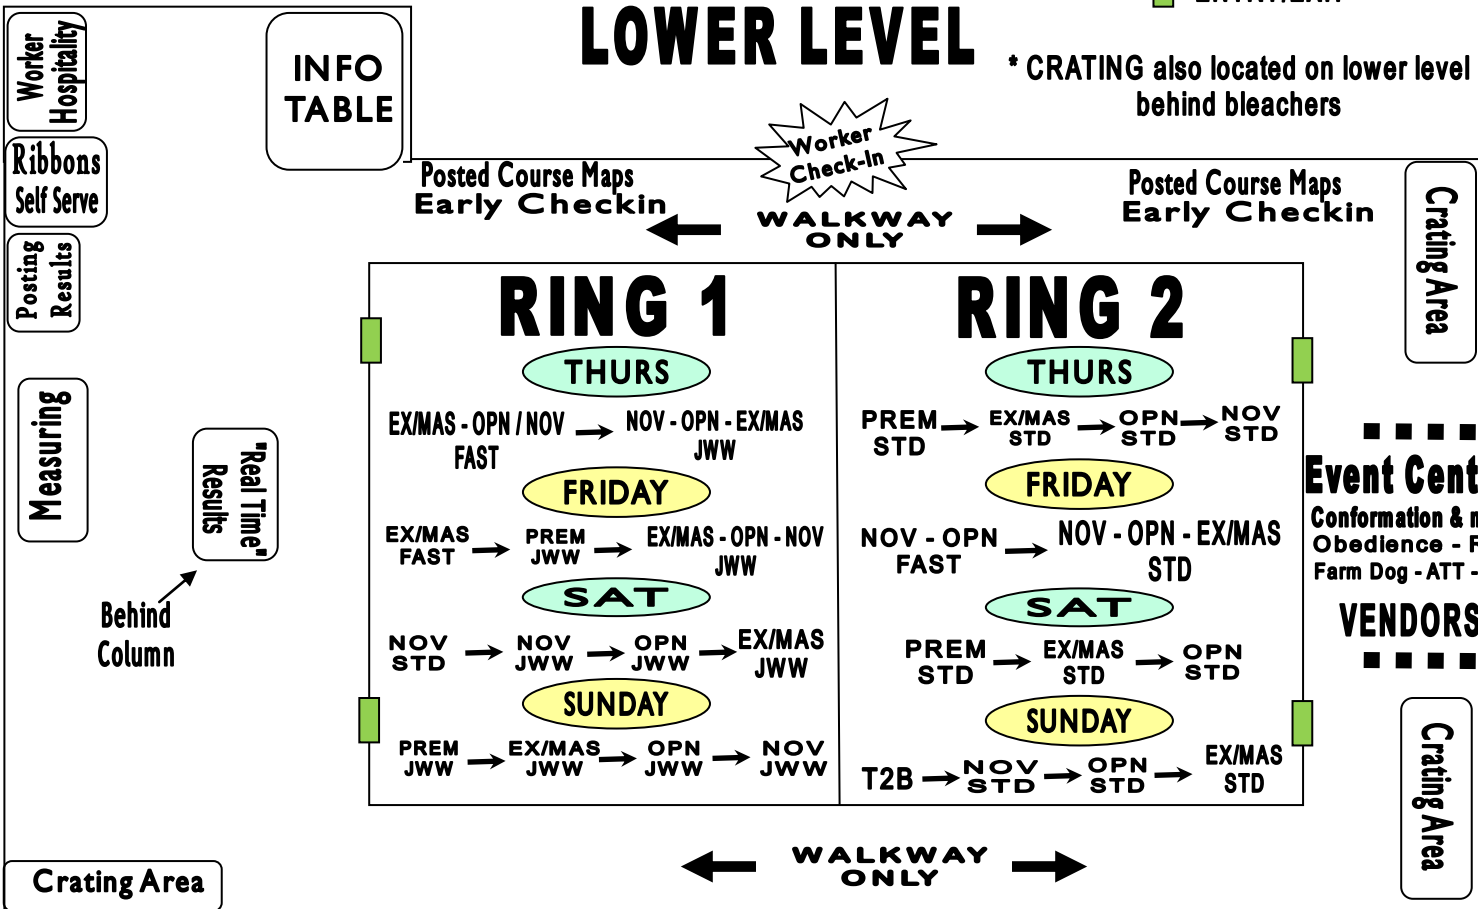

ENTRY/EXIT

LOWER LEVEL

* CRATING also located on lower level behind bleachers

Main Entrance
Exhibitor Parking