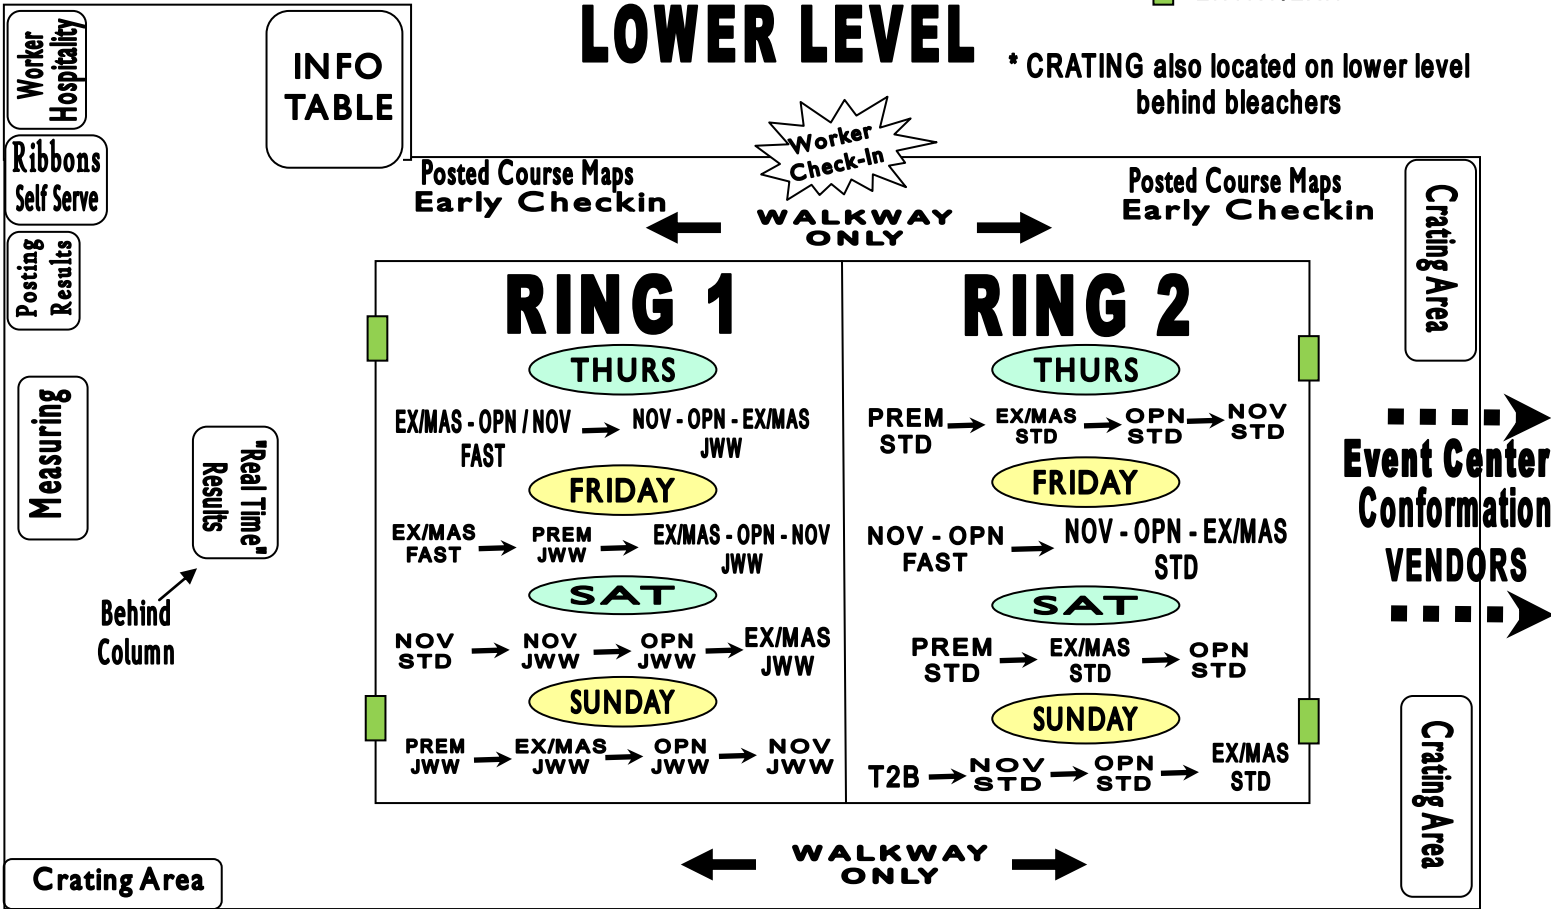

ENTRY/EXIT

LOWER LEVEL

* CRATING also located on lower level behind bleachers

Main Entrance

Exhibitor Parking